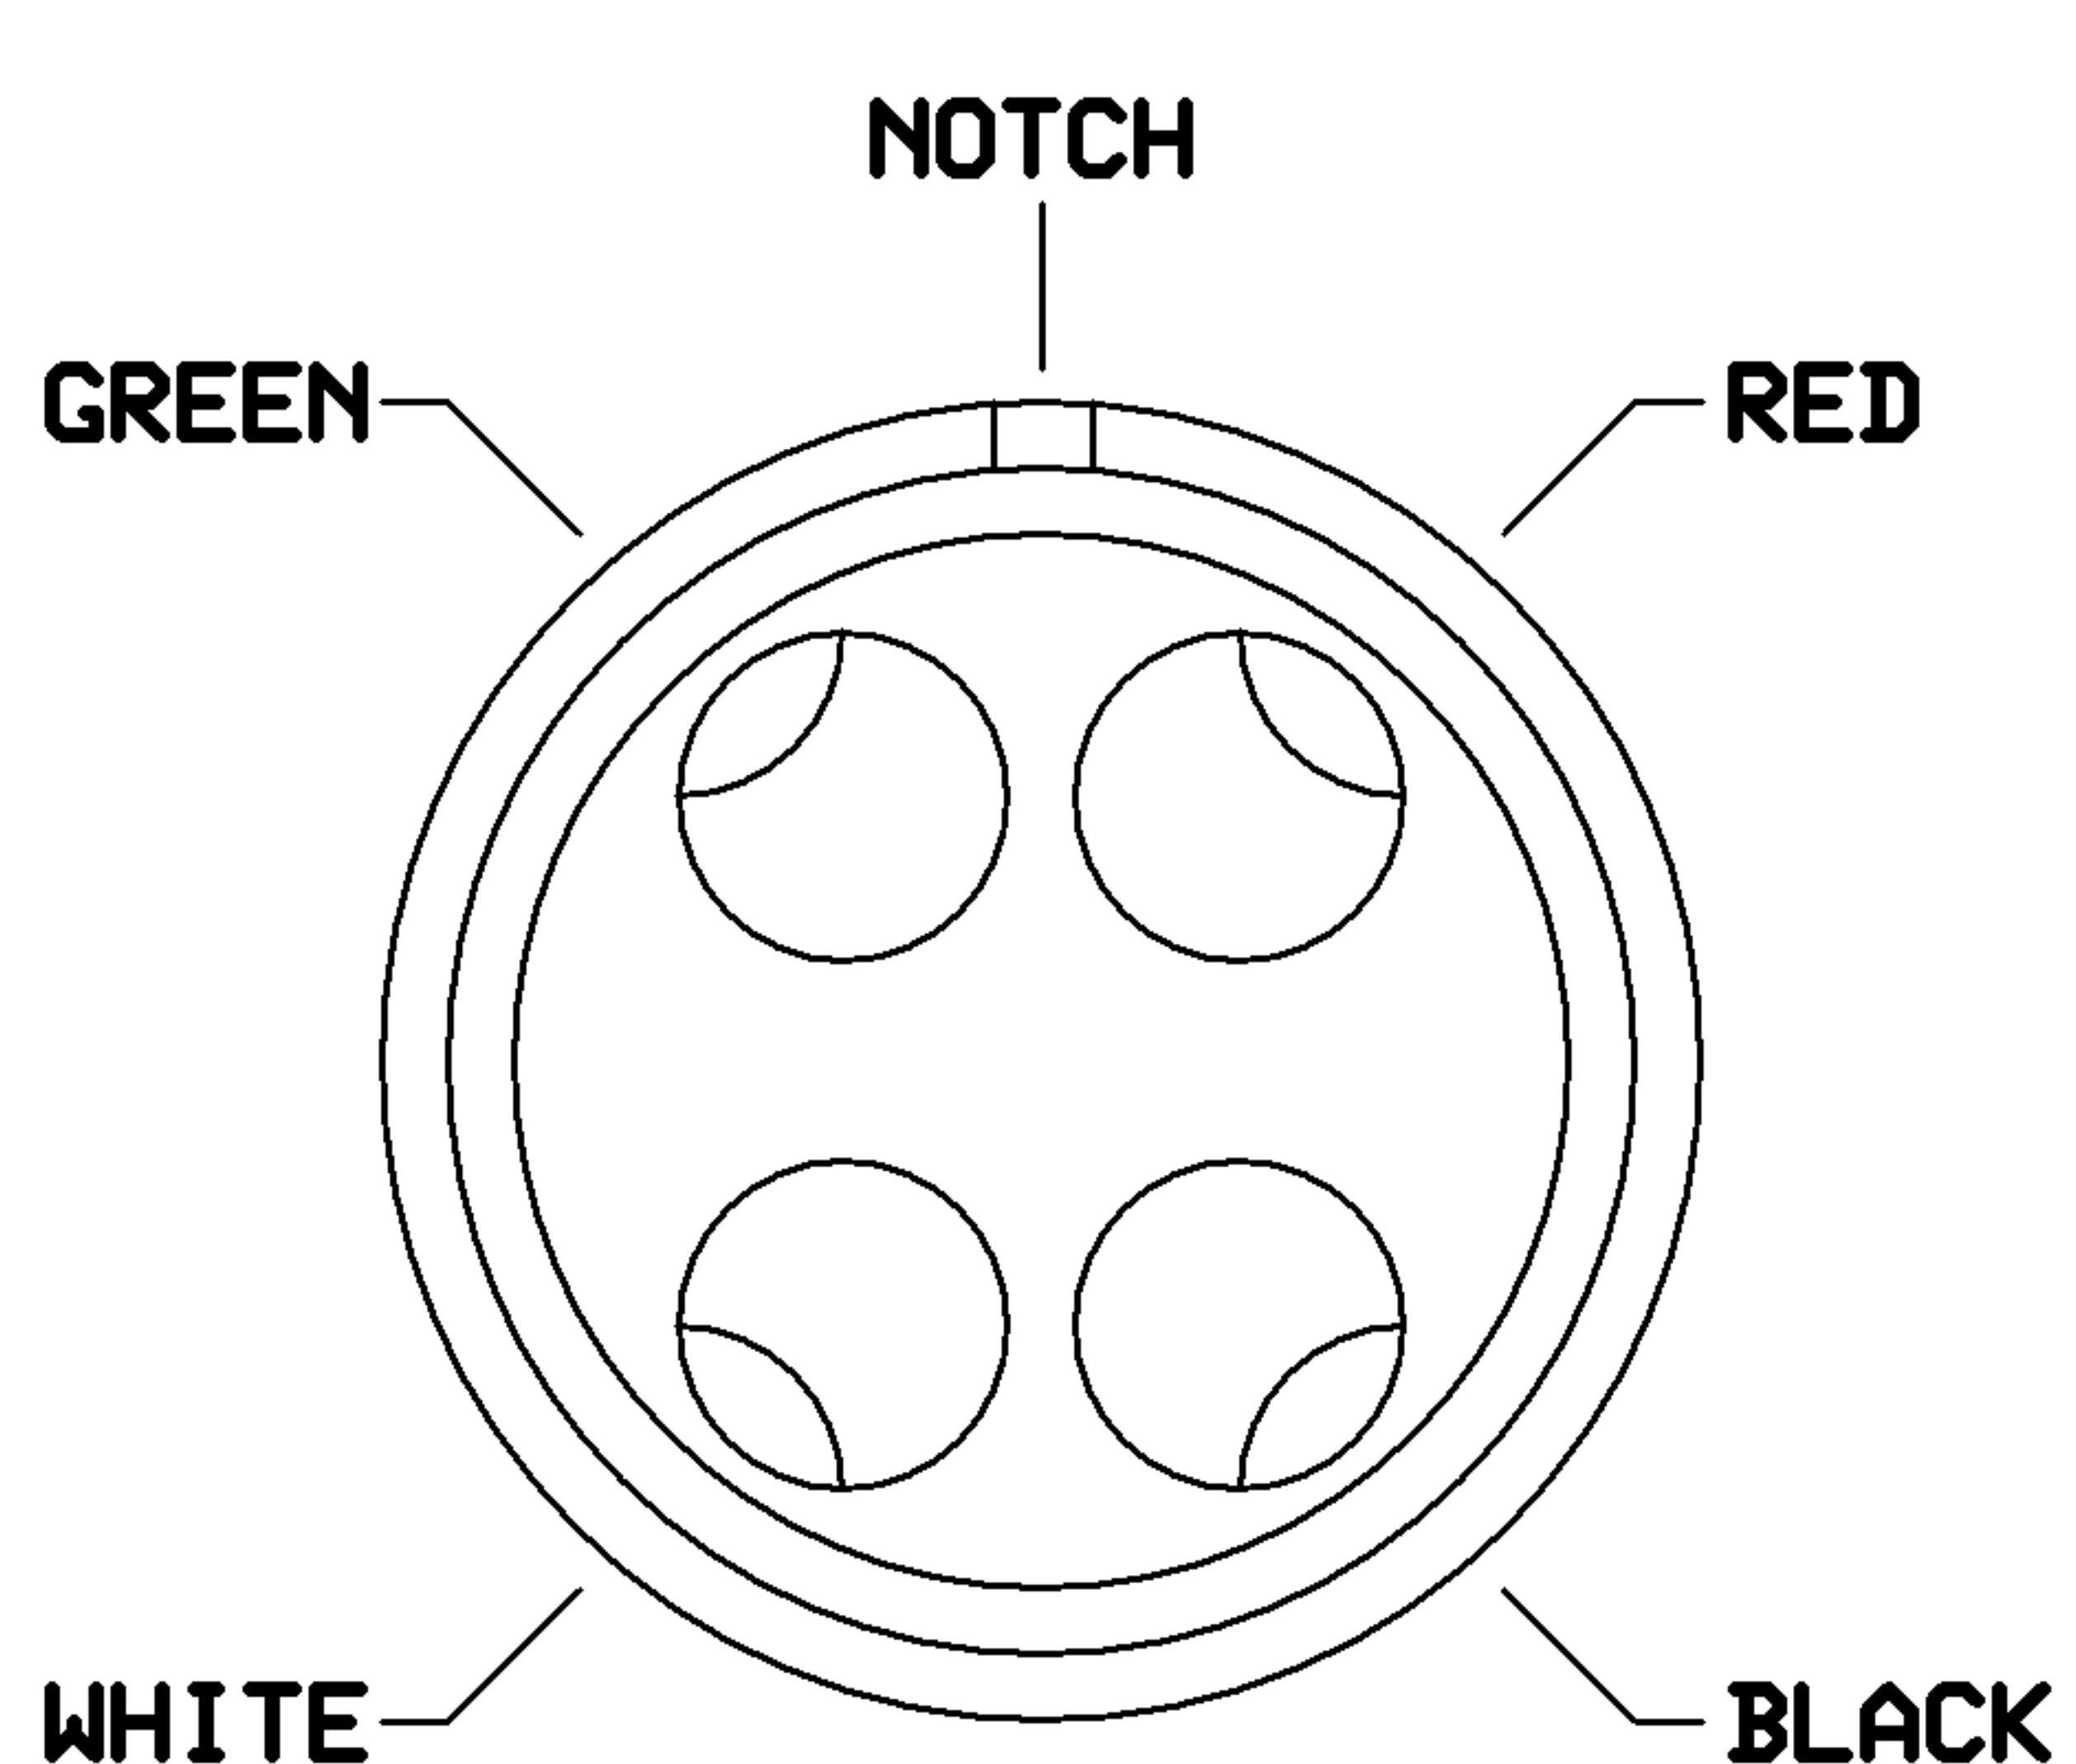

QUANTUM 5X SYSTEM INC.

CONNECTOR LEMO

USED FOR MICROPHONE AND INTERNAL BATTERY CHARGER

REAR  
LEMO FEMALE

REAR  
LEMO MALE

### QT-256 Transmitter Connectors

RED CHARGER IN (+) BLACK CHARGER IN (-)

WHITE AUDIO (+) GREEN AUDIO (-)

<b>Q5X</b>		
<b>LEMO Connector Wiring</b>		
Drawn By: H. Burnes	Rev 1.0 07/29/2008	Page: 1 / 1