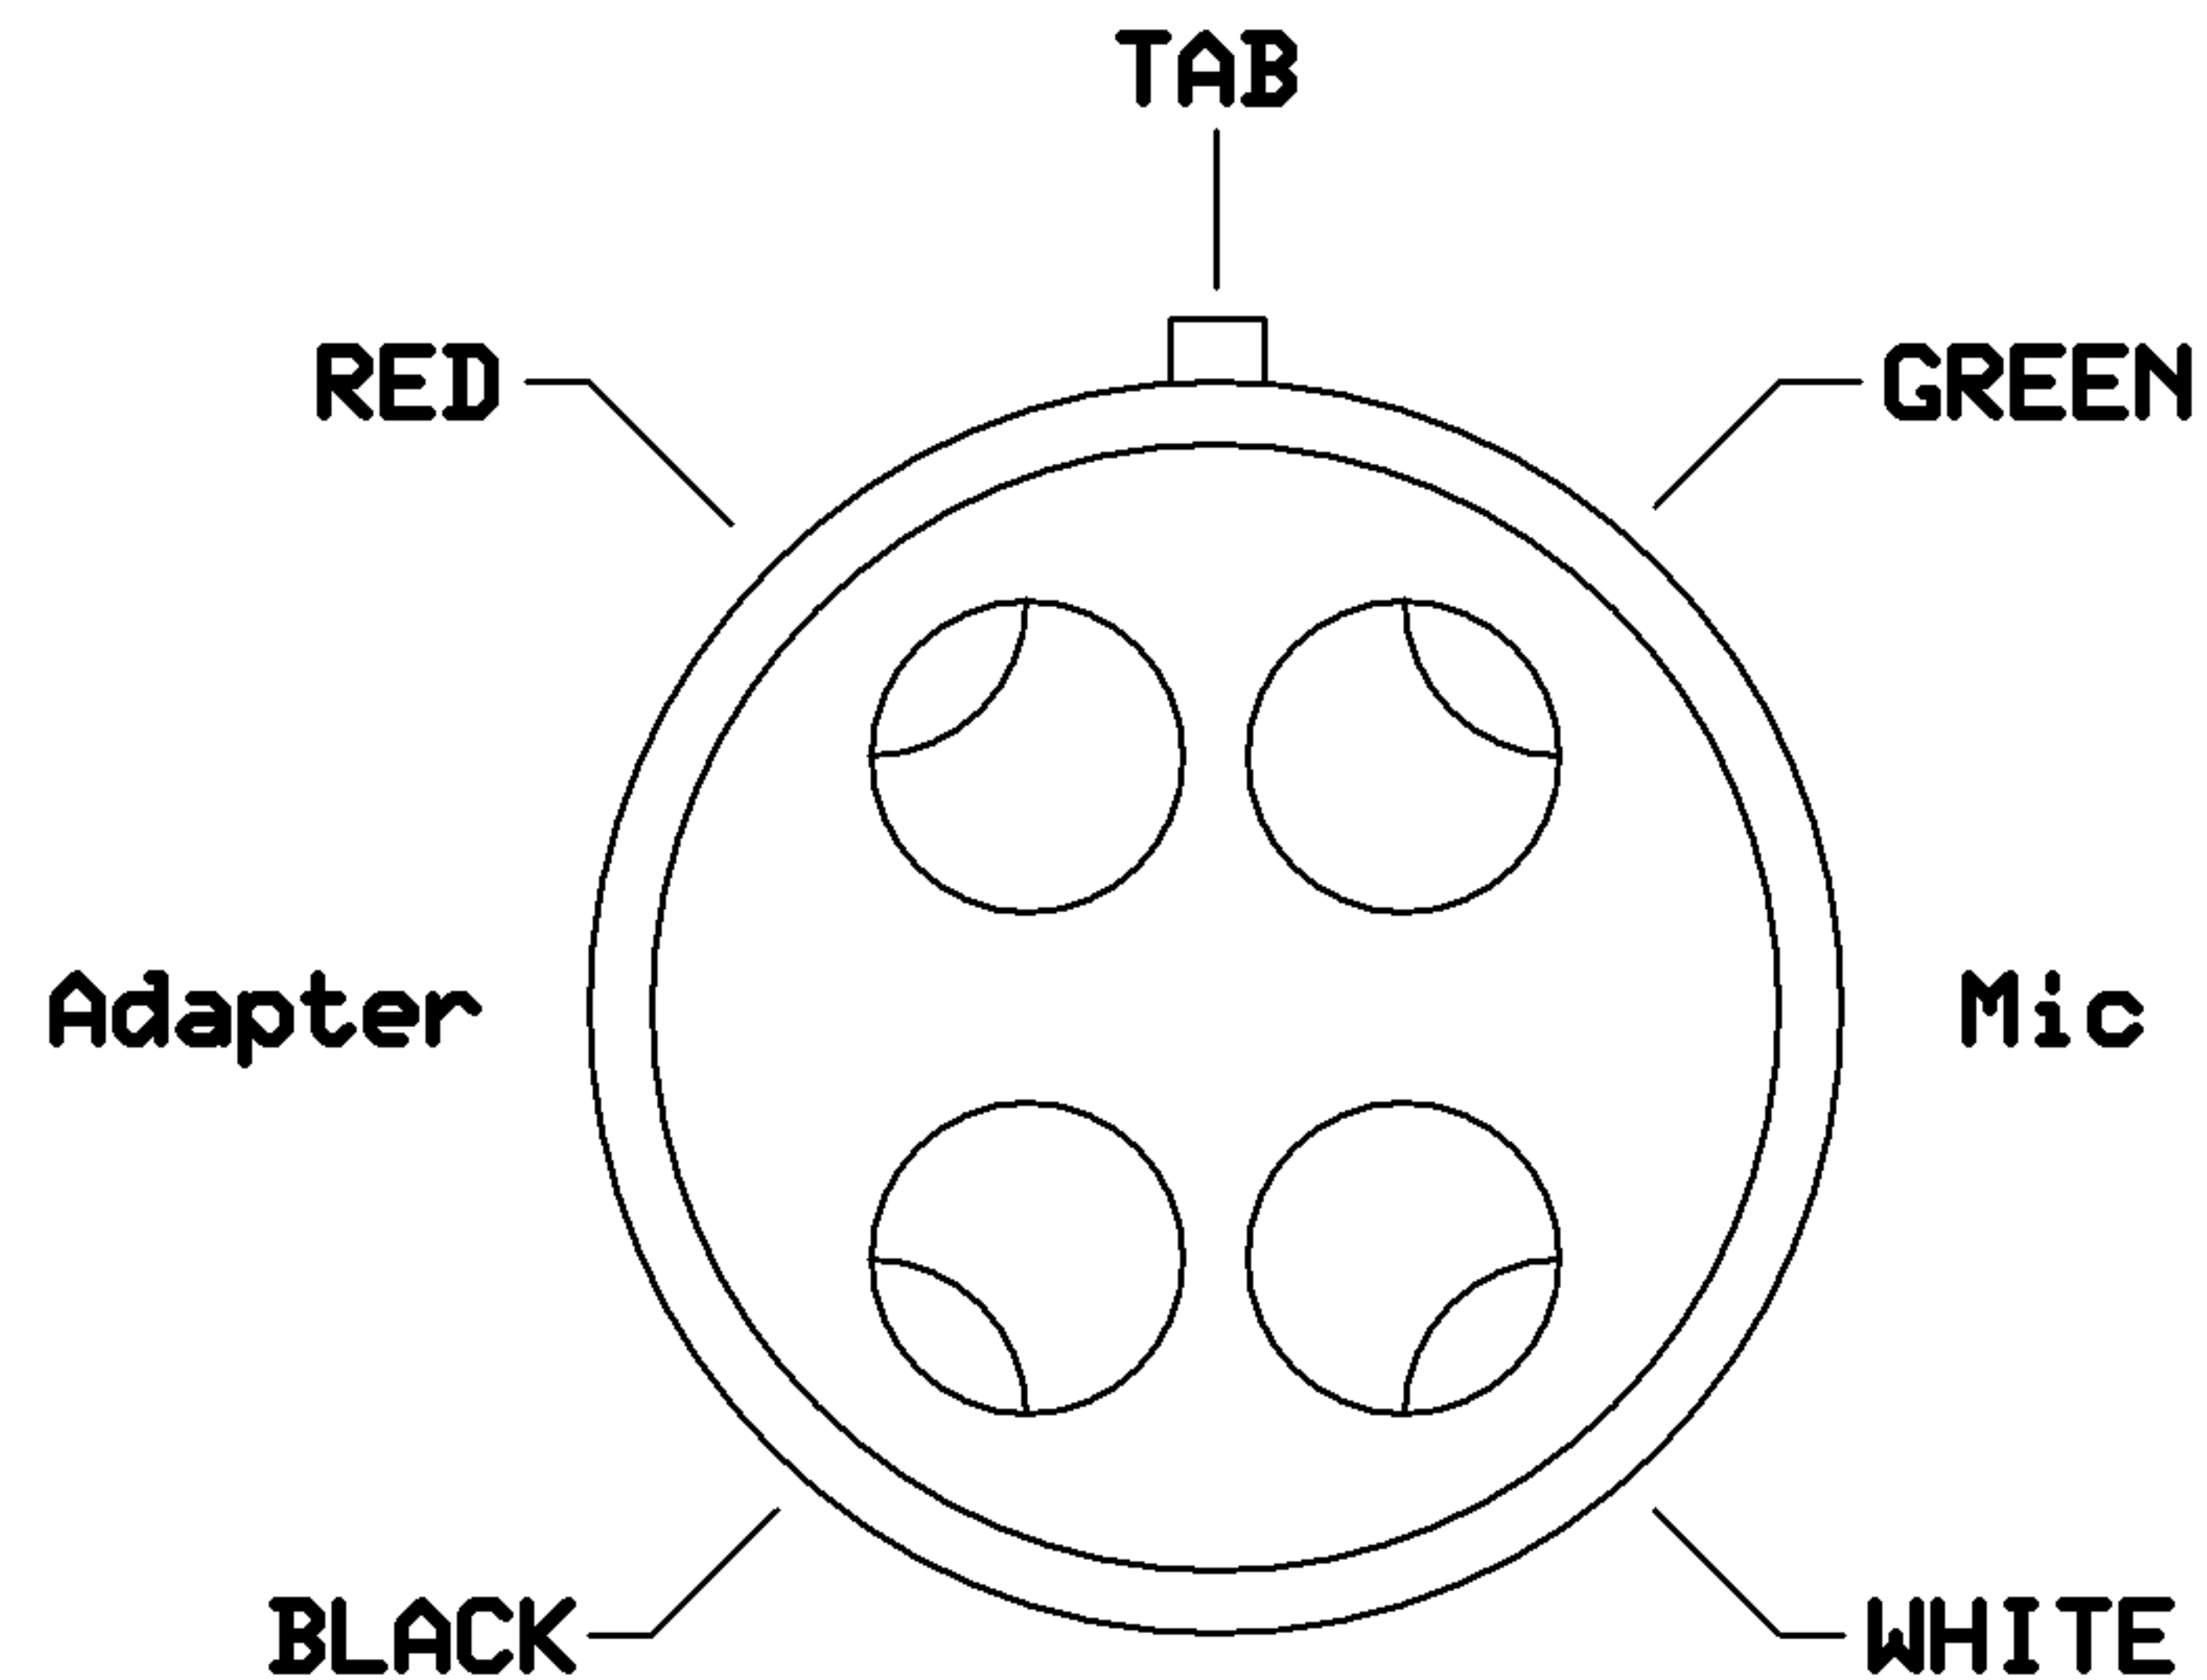

QUANTUM 5X SYSTEM INC.

CONNECTOR LEMO

USED FOR MICROPHONE AND INTERNAL BATTERY CHARGER

REAR
LEMO FEMALE

REAR
LEMO MALE

QT-256 Transmitter Connectors

RED CHARGER IN (+) BLACK CHARGER IN (-)

WHITE AUDIO (+) GREEN AUDIO (-)