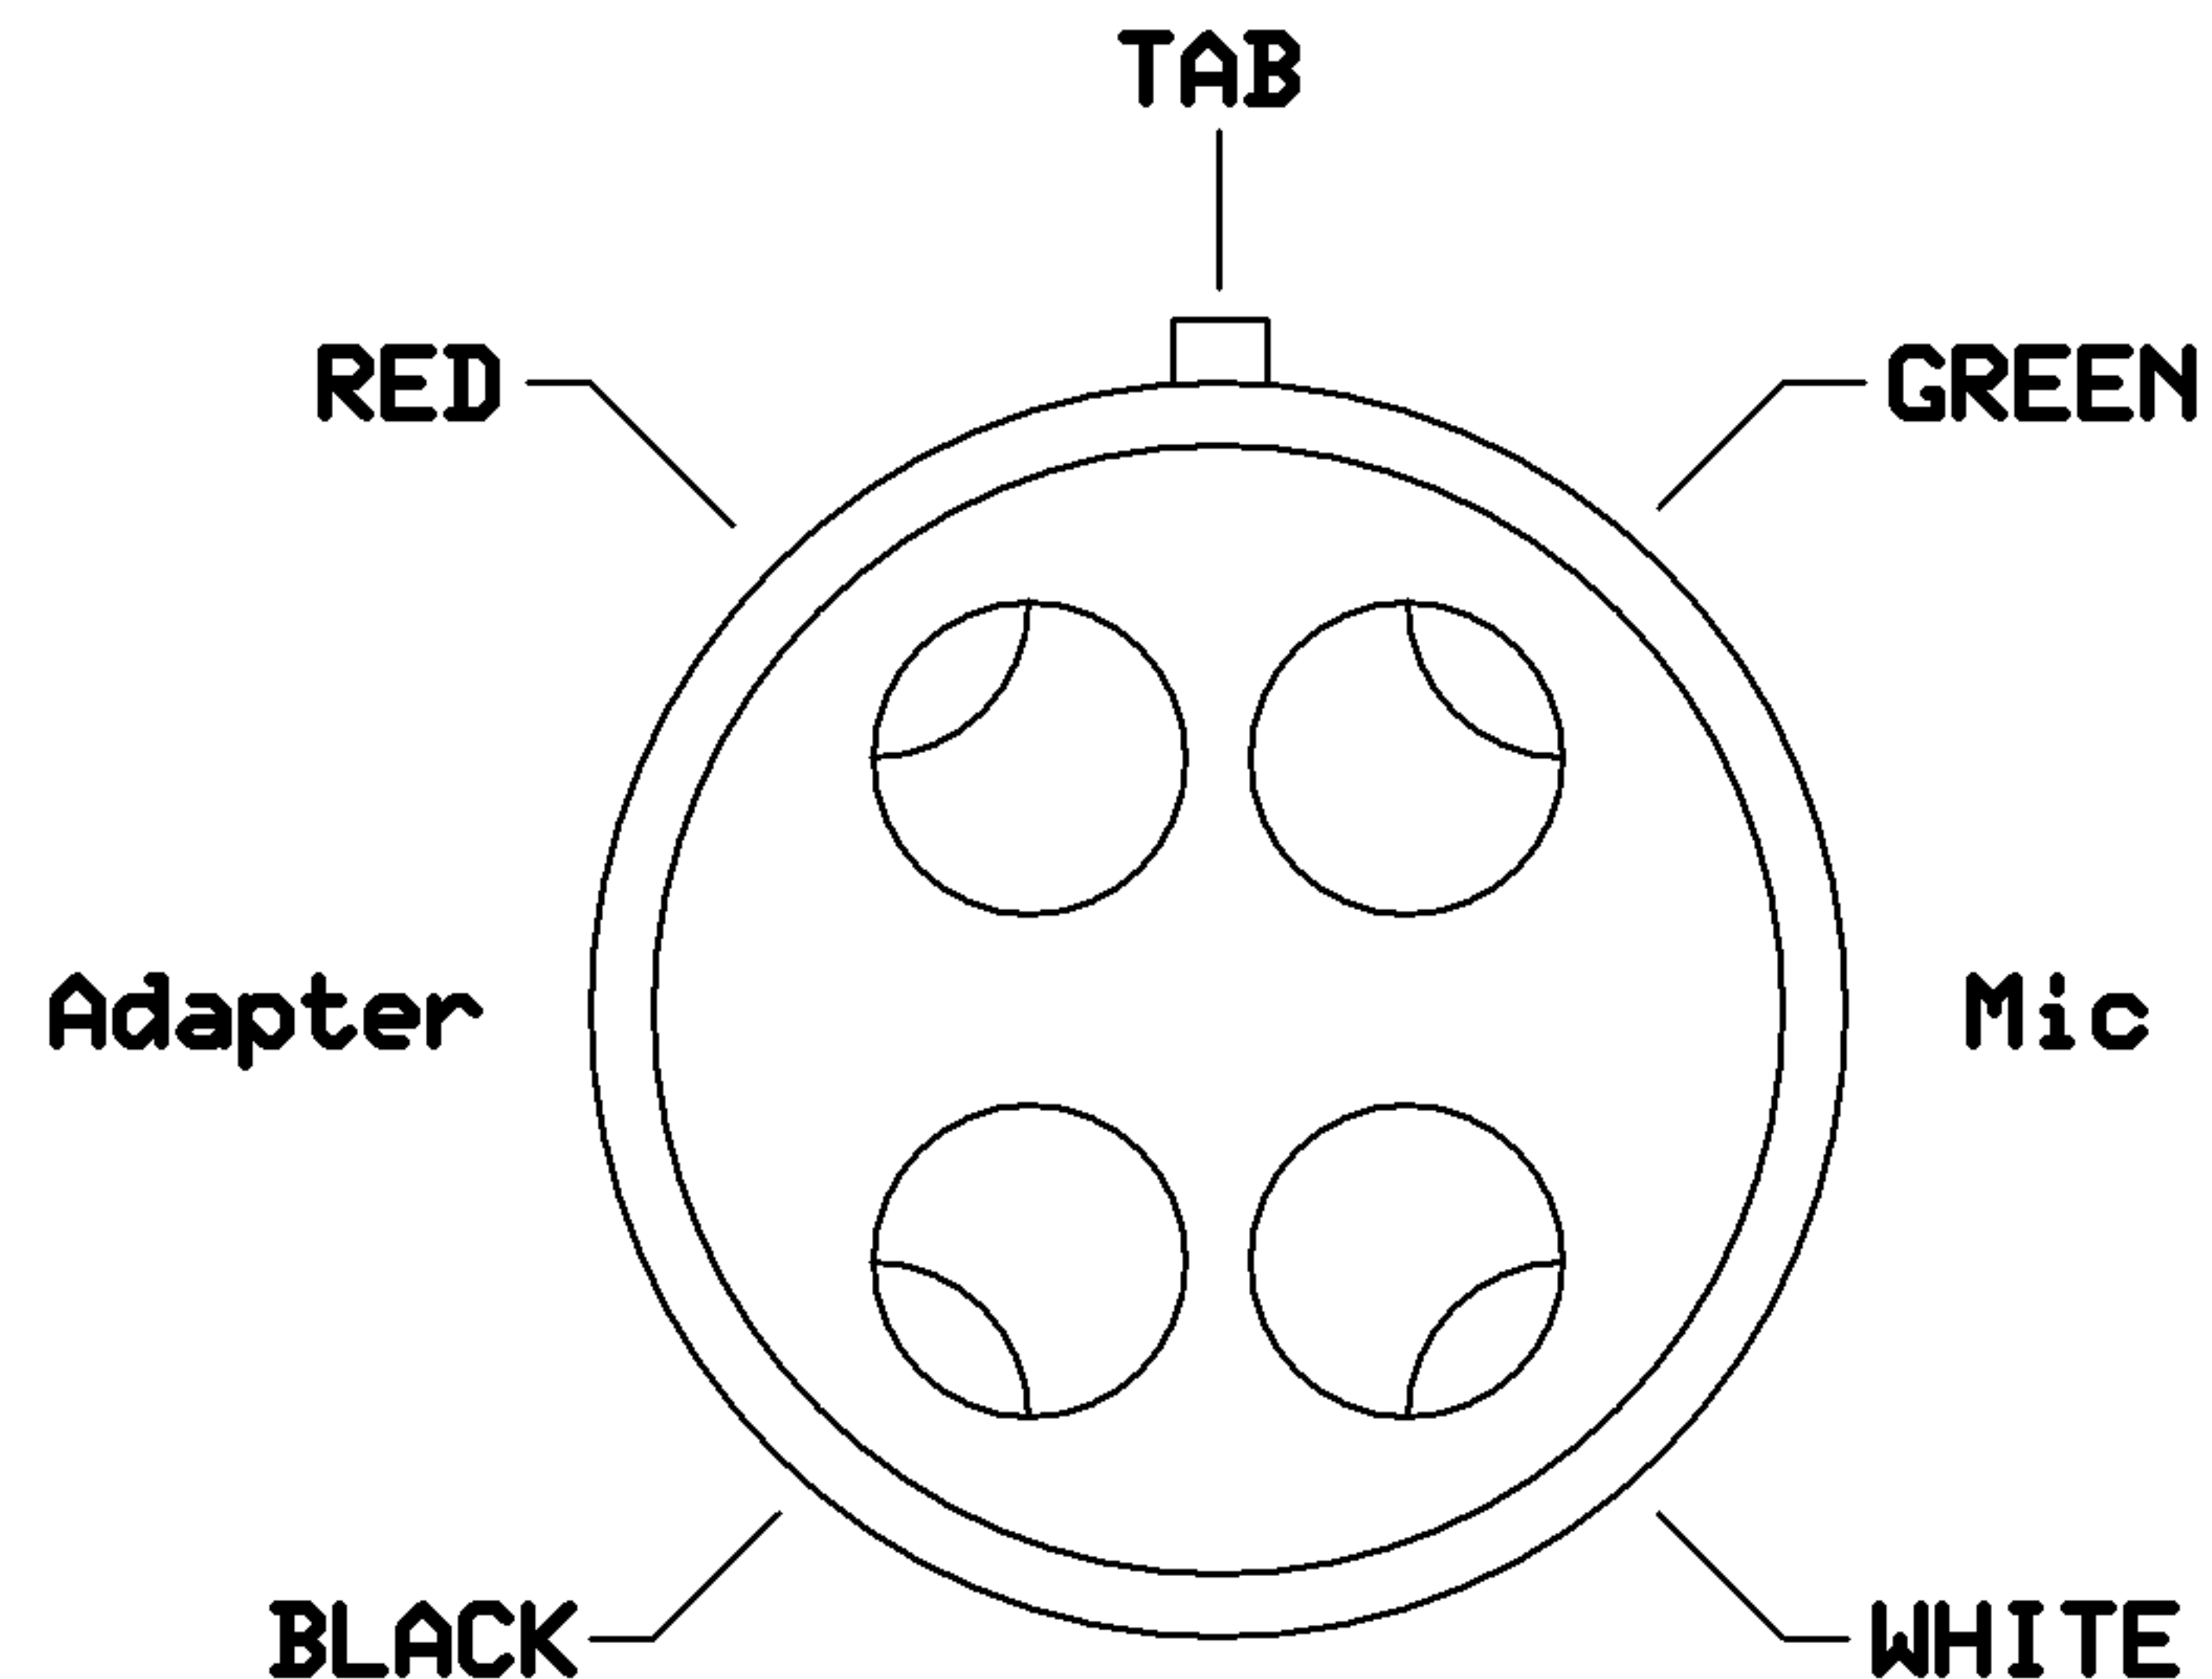

QUANTUM 5X SYSTEM INC.

CONNECTOR LEMO

USED FOR MICROPHONE AND INTERNAL BATTERY CHARGER

REAR  
LEMO FEMALE

REAR  
LEMO MALE

### QT-256 Transmitter Connectors

RED CHARGER IN (+) BLACK CHARGER IN (-)

WHITE AUDIO (+) GREEN AUDIO (-)

<b>Q5X</b>		
<b>LEMO Connector Wiring</b>		
Drawn By: H. Burnes	Rev 1.0 07/29/2008	Page: 1 / 1