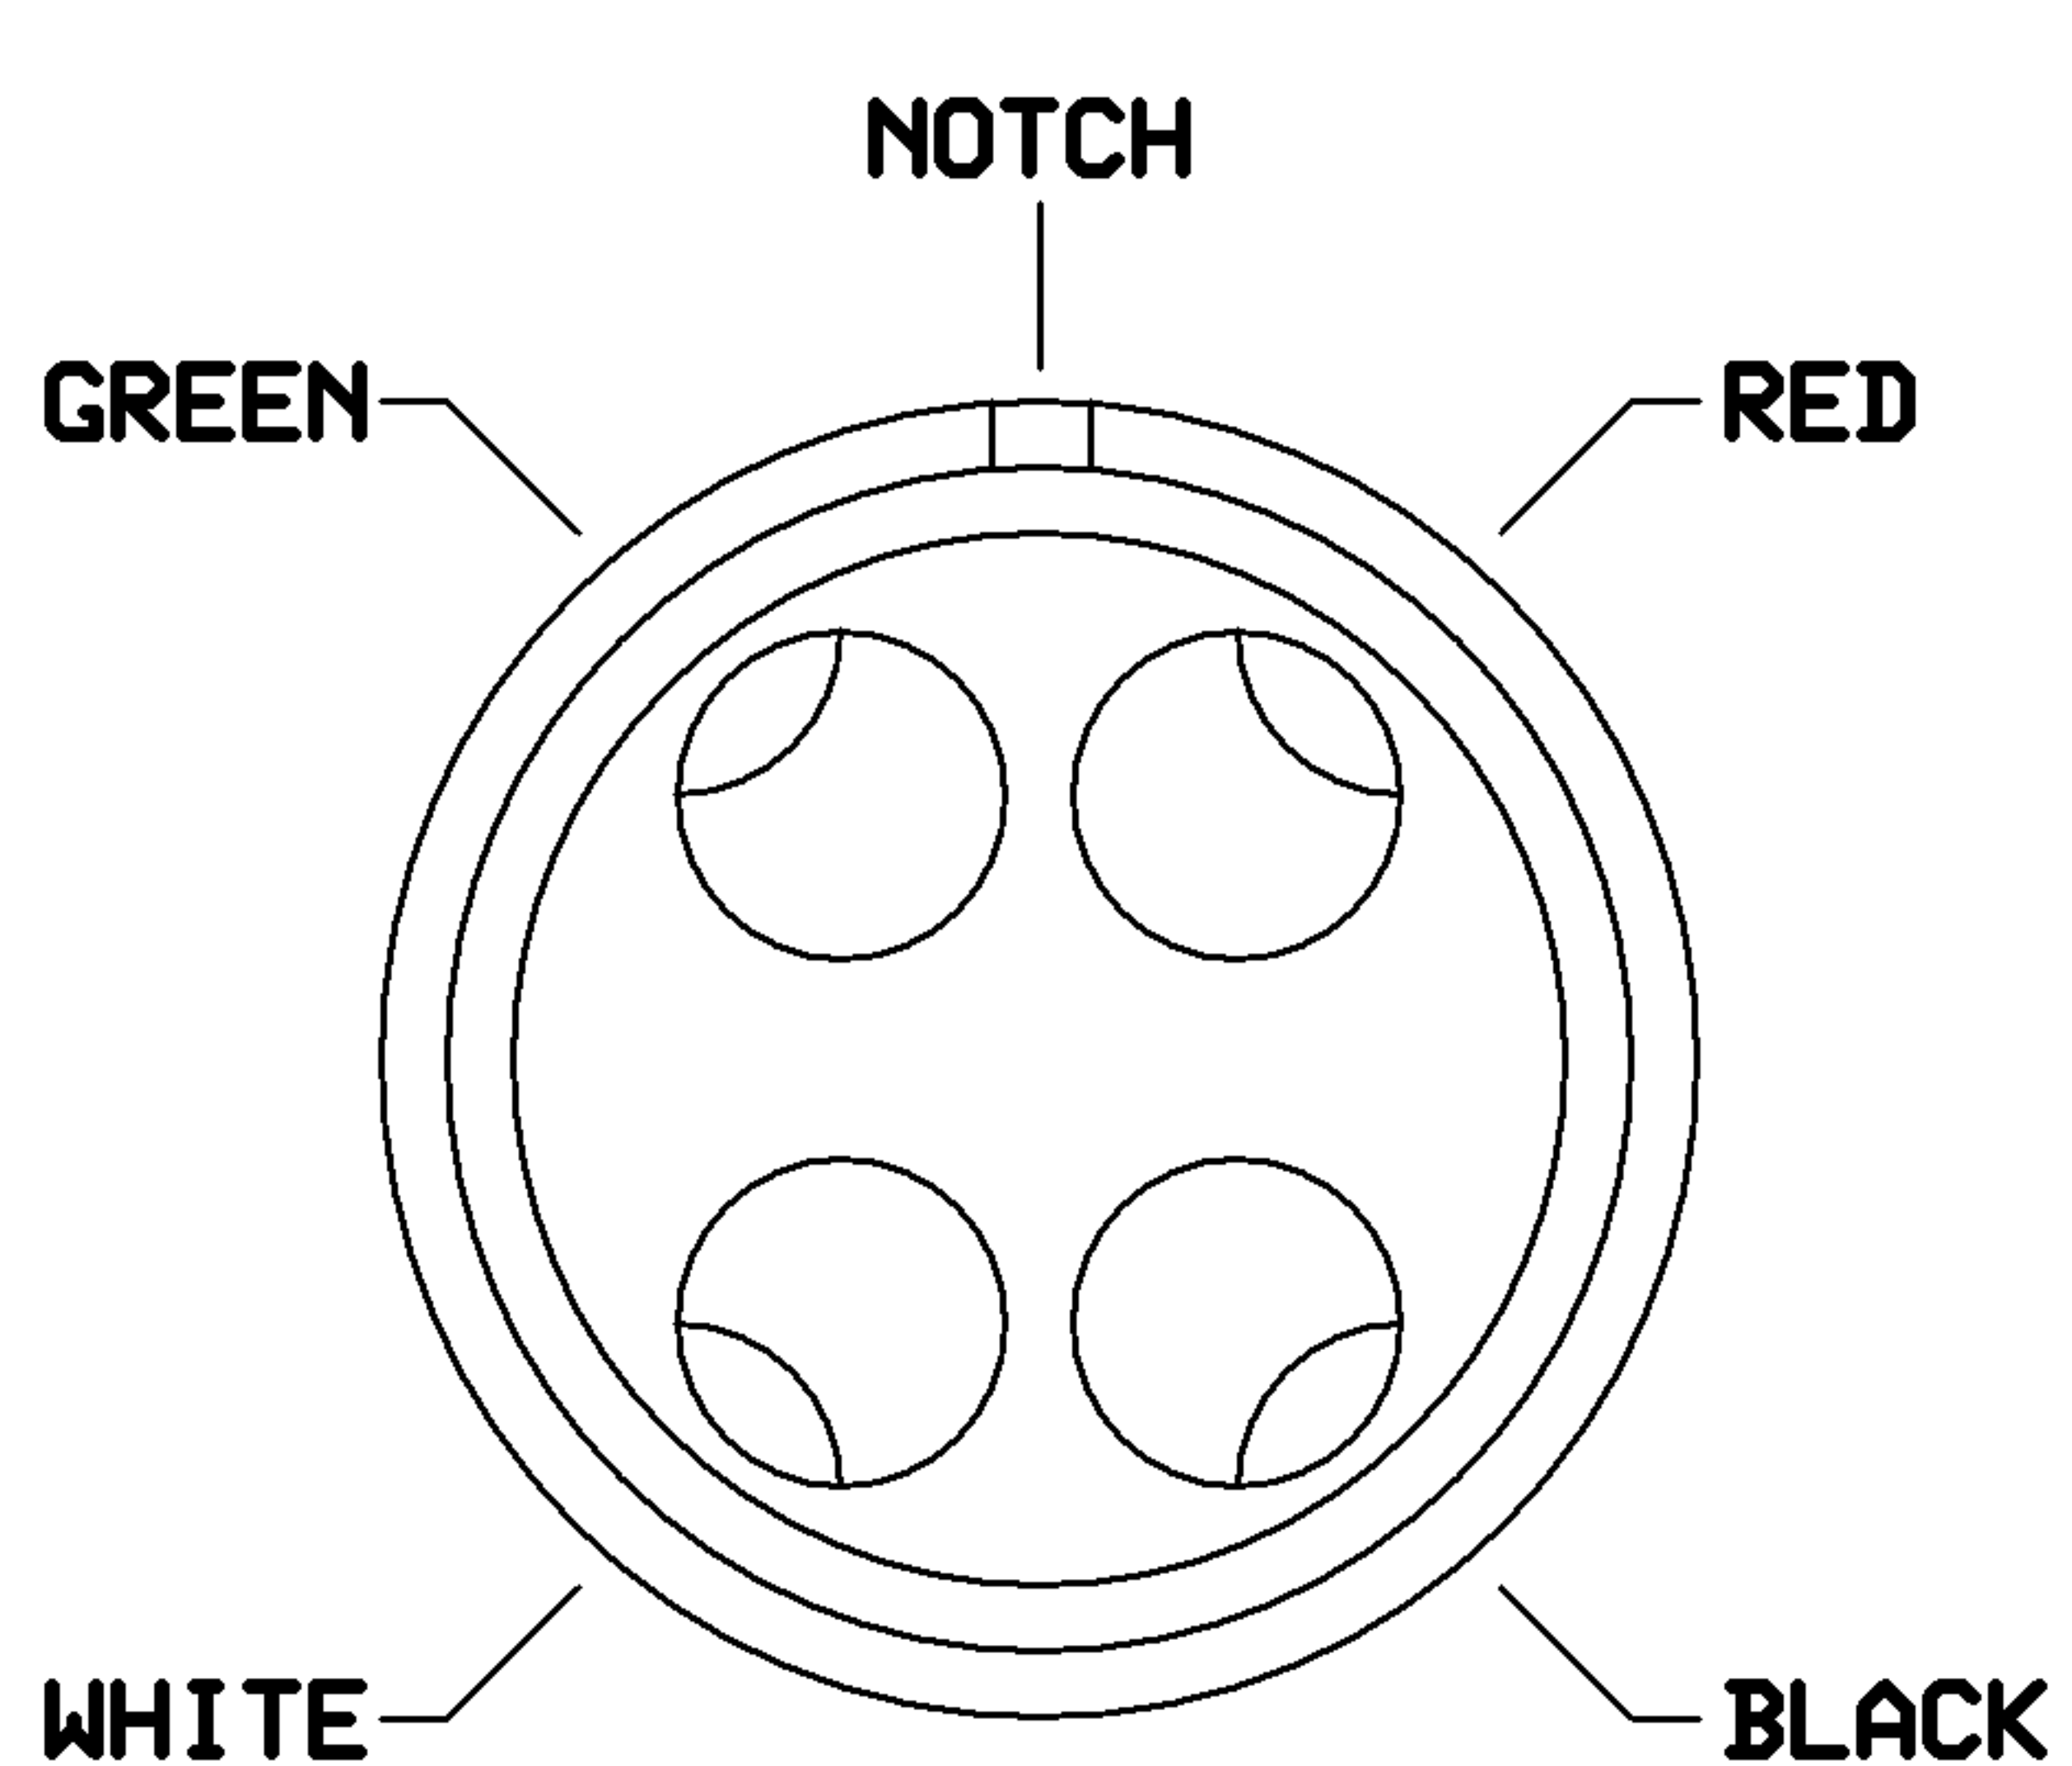

QUANTUM 5X SYSTEM INC.

CONNECTOR LEMO

USED FOR MICROPHONE AND INTERNAL BATTERY CHARGER

REAR
LEMO FEMALE

REAR
LEMO MALE

QT-256 Transmitter Connectors

RED CHARGER IN (+) BLACK CHARGER IN (-)

WHITE AUDIO (+) GREEN AUDIO (-)