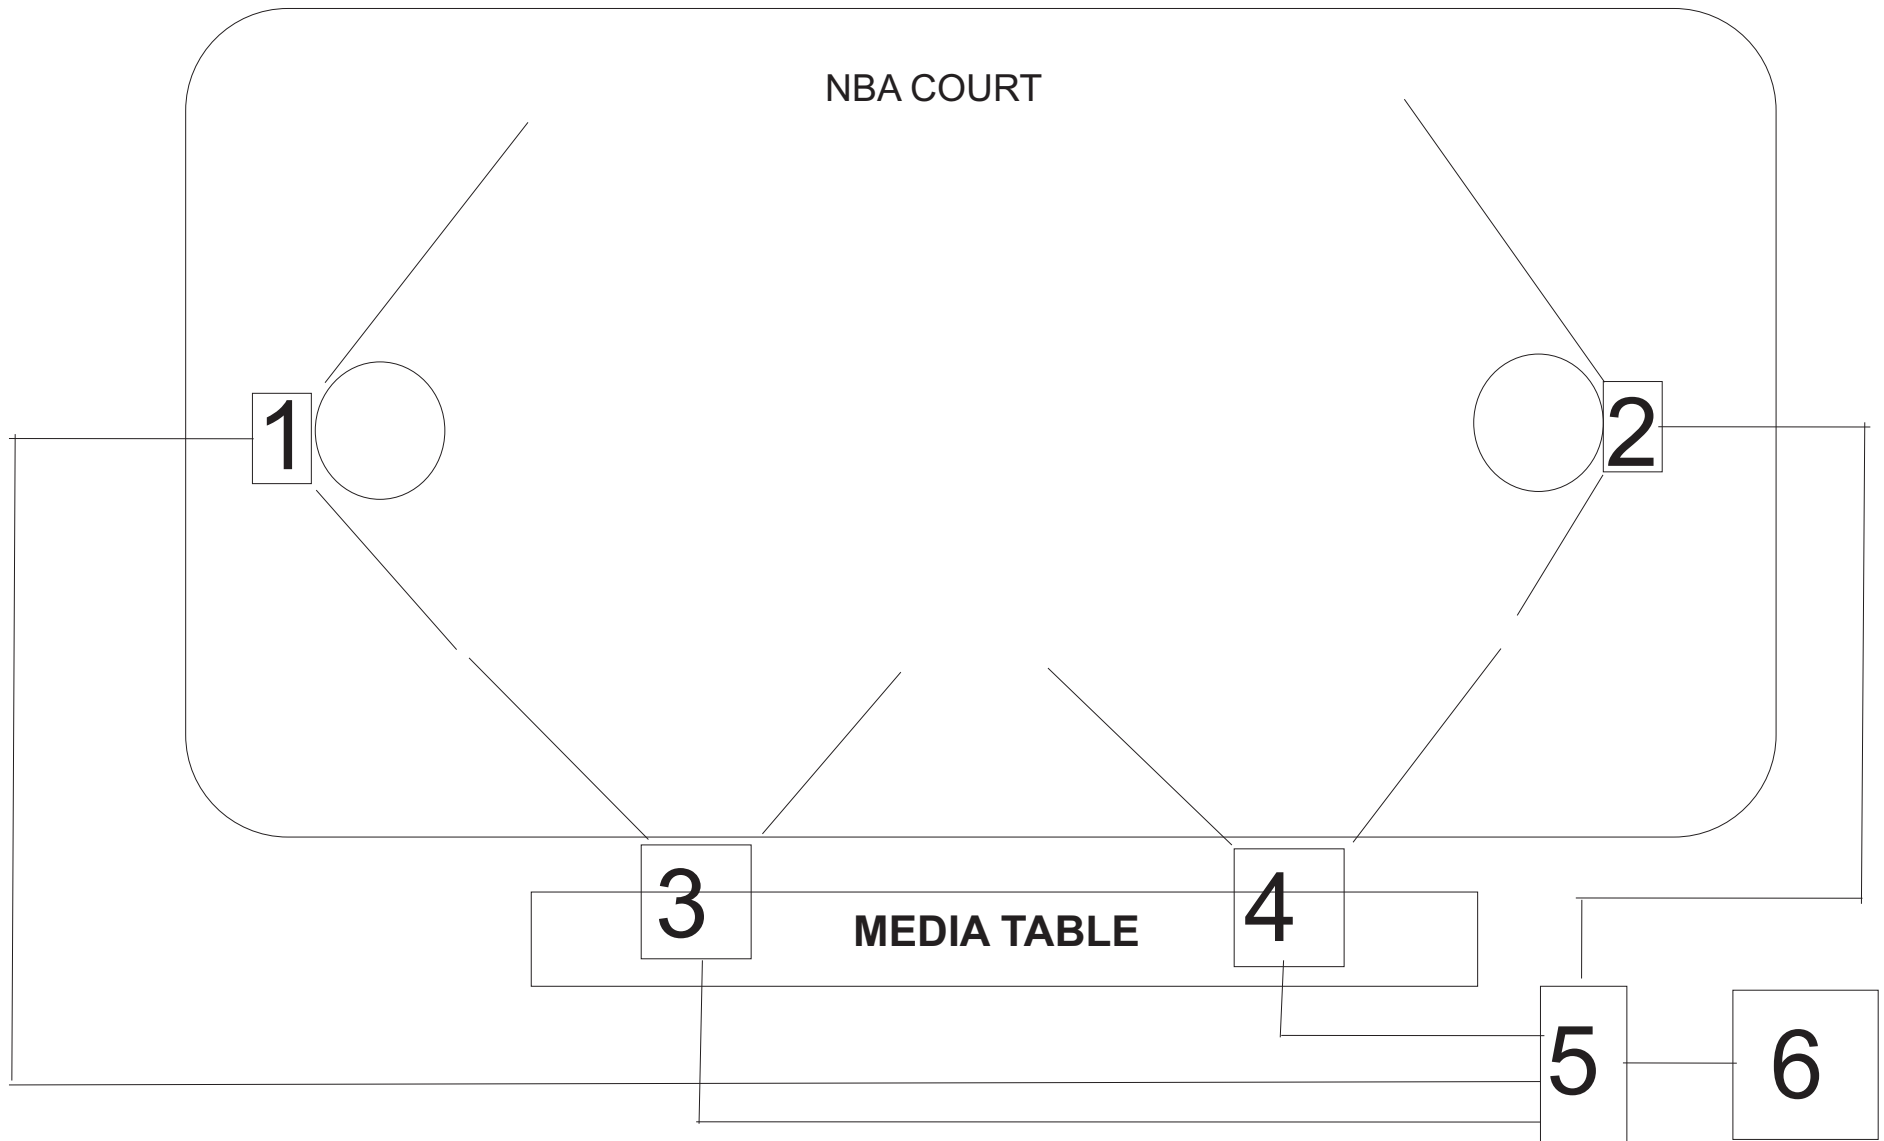

BASIC - Q5X - NBA- REMOTE CONTROL AUDIO SYSTEM - INSTALL

ALL GATEWAYS AND ANTENNAS ARE TO BE HARDWIRED WITH CAT-5 CABLES TO ETHERNET ROUTER AND WINDOWS PC.

WIRELESS CONTROL FROM PC TO QT-5000 TRANSMITTERS

Recommend APPROX. 1000 FEET OF CAT-5
4- BOGAN ARMS

- # 1 - Q5X GATEWAY WITH PANEL ANTENNA
- # 2 - Q5X GATEWAY WITH PANEL ANTENNA
- # 3 - Q5X GATEWAY WITH PATCH ANTENNA
- # 4 - Q5X GATEWAY WITH PATCH ANTENNA
- # 5 - 8 PORT ETHERNET ROUTER
- # 6 - WINDOWS PC/LAPTOP WITH Q5X CONTROL SOFTWARE